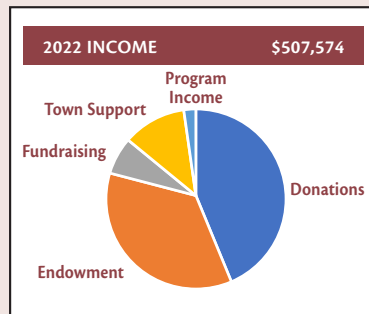

Treasurer's Report

OPERATING BUDGET — Generous donors, continued Town support, and a strong Endowment allowed us to finish the year in the black and enable planning for some needed building improvements.

ENDOWMENT — A poor stock market year resulted in losses, but an unprecedented bequest including substantial life insurance benefits allowed us to maintain the Endowment balance while continuing to support operations with a 4% withdrawal. Memorial gifts and bequests continue to grow the Endowment which now provides over 1/3 of our total operating budget.