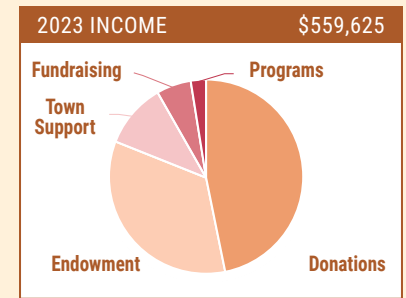

TREASURER'S REPORT

OPERATING BUDGET – Many generous Library supporters, Town support and a strong endowment allowed us to fund a capable staff and set aside funding for needed building improvements.

ENDOWMENT – A strongly recovering stock market year and continuing endowment gifts allowed us to fund about 1/3 of Library operations with a sustainable 4% withdrawal.