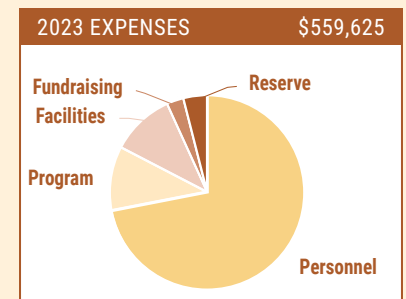

TREASURER'S REPORT

OPERATING BUDGET – Many generous Library supporters, Town support and a strong endowment allowed us to fund a capable staff and set aside funding for needed building improvements.

ENDOWMENT – A strongly recovering stock market year and continuing endowment gifts allowed us to fund about 1/3 of Library operations with a sustainable 4% withdrawal.